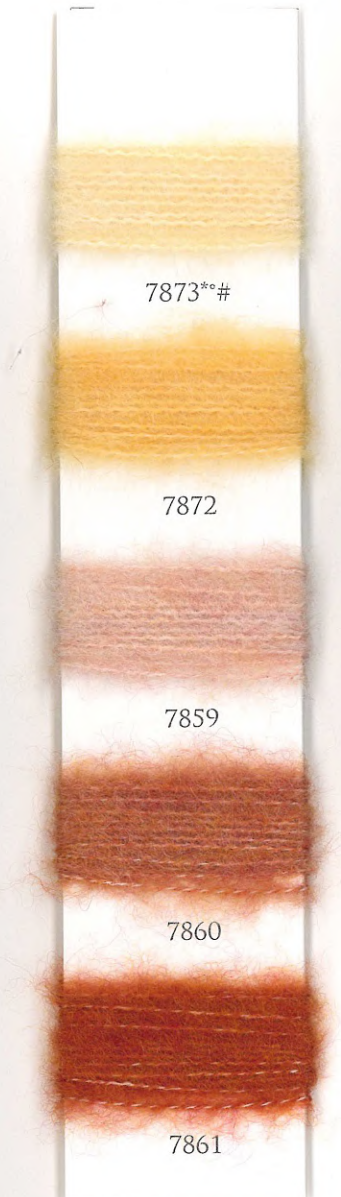

ARTICLE	FUN G
COUNT	3900 NM
COMPOSITION	60% CASHMERE 40% SILK

A

B

Available colours for sampling unless sold:  
 Follow G 20000 Nm\* Welcome G 4700 Nm^  
 Fluffy G 12000 Nm° Fun G 3900 Nm#

This colour card has been produced on basis  
 of Welcome G 4700 Nm  
 Reproduction of the colour shades may vary for other qualities

C

D

Available colours for sampling:  
 Follow G 20000 Nm\* Welcome G 4700 Nm^  
 Fluffy G 12000 Nm° Fun G 3900 Nm#

This colour card has been produced on basis  
 of Welcome G 4700 Nm  
 Reproduction of the colour shades may vary for other qualities

GTI  
*Filati*

FOLLOW G 20000 NM 65% CASHMERE 35% SILK

FLUFFY G 12000 NM 79% CASHMERE 21% SILK

GTI  
*Filati*

WELCOME G 4700 NM 100% CASHMERE .....

FUN G 3900 NM 60% CASHMERE 40% SILK .....

E

F

Available colours for sampling unless sold:  
 Follow G 20000 Nm\* Welcome G 4700 Nm^  
 Fluffy G 12000 Nm° Fun G 3900 Nm#

This colour card has been produced on basis  
 of Welcome G 4700 Nm  
 Reproduction of the colour shades may vary for other qualities